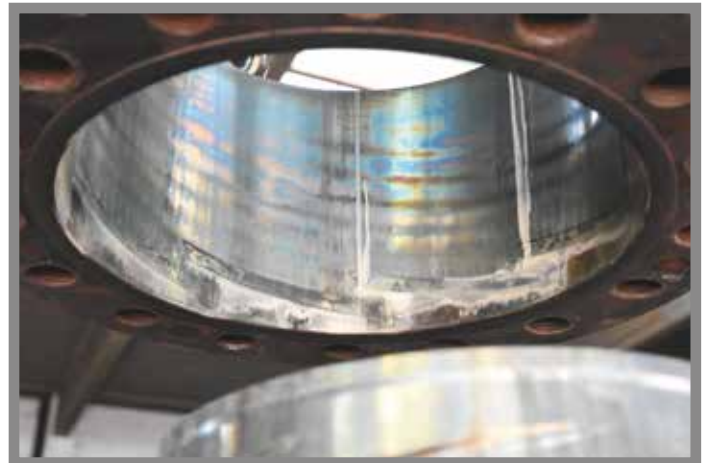

On the component there is only a little bit of dust that can be eliminated by compressed air.

**OPENED DIE AFTER THE CYCLE**

*Thanks to our experience and after tests carried out by our Customers who bought TABO ovens, we are able to guarantee a perfect result and short working times.*